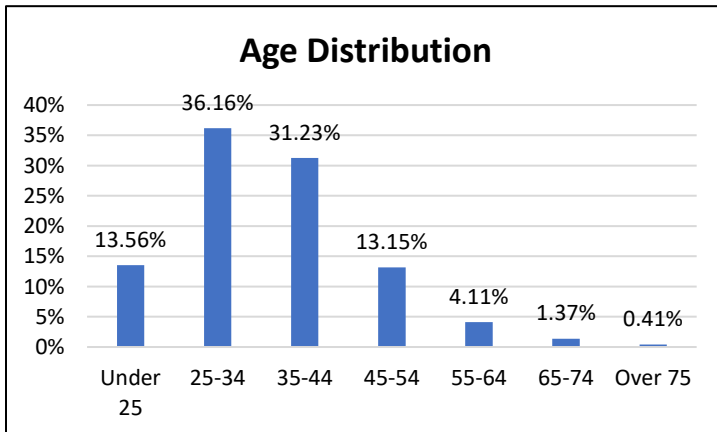

Pretrial Services Weekly Report

Electronic Monitoring Population Demographics 11/10/2023

Curfew Only population:	904
Bischof Law Only population:	672
Cases with Curfew and Bischof Law Supervision*	58

Curfew

Bischof Law

Race Distribution

Race Distribution

Age Distribution

Age Distribution

* 58 individuals are supervised under Curfew and Bischof Law. These individuals are reflected in both the Curfew and Bischof Law graphs