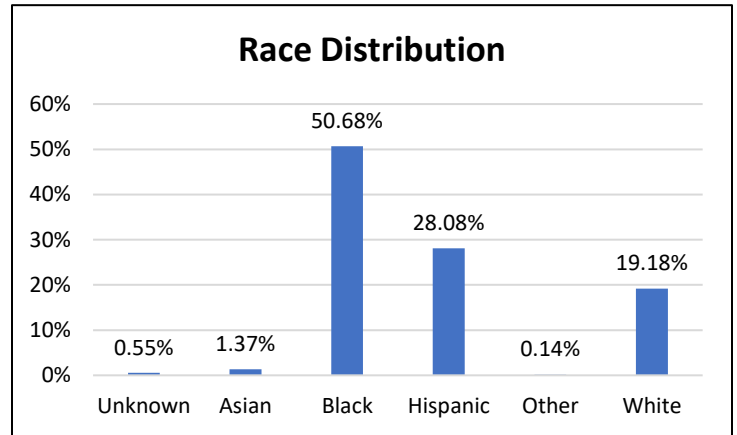

Pretrial Services Weekly Report

Electronic Monitoring Population Demographics 11/10/2023

Curfew Only population:	904
Bischof Law Only population:	672
Cases with Curfew and Bischof Law Supervision*	58

Curfew

Bischof Law

Race Distribution

Race Distribution

Age Distribution

Age Distribution

* 58 individuals are supervised under Curfew and Bischof Law. These individuals are reflected in both the Curfew and Bischof Law graphs