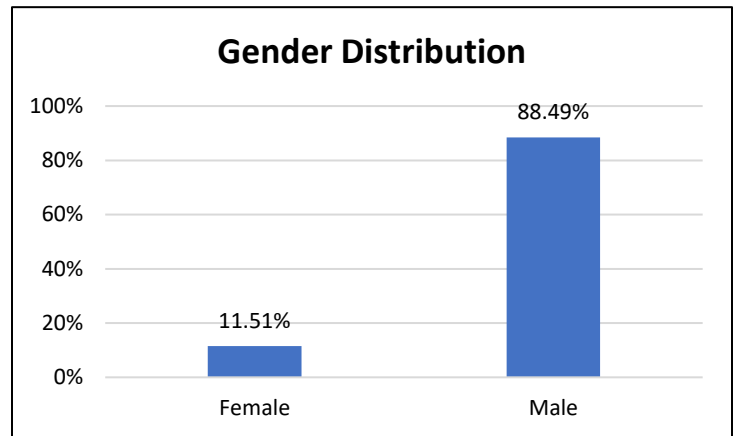

Pretrial Services Weekly Report

Electronic Monitoring Population Demographics 11/10/2023

Curfew Only population:	904
Bischof Law Only population:	672
Cases with Curfew and Bischof Law Supervision*	58

Curfew

Bischof Law

Race Distribution

Race Distribution

Age Distribution

Age Distribution

* 58 individuals are supervised under Curfew and Bischof Law. These individuals are reflected in both the Curfew and Bischof Law graphs