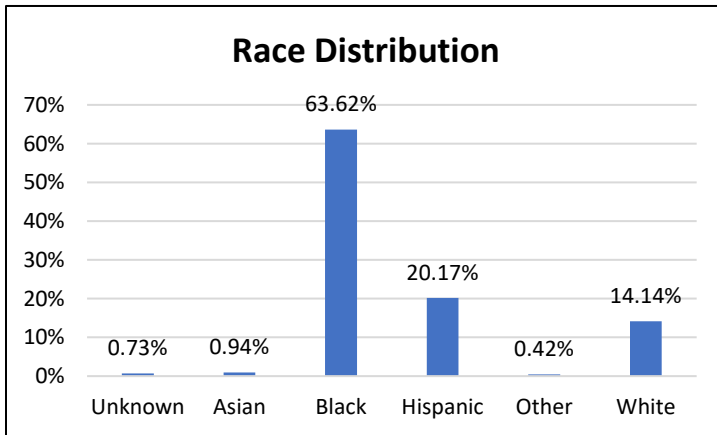

Pretrial Services Weekly Report

Electronic Monitoring Population Demographics 11/10/2023

Curfew Only population:	904
Bischof Law Only population:	672
Cases with Curfew and Bischof Law Supervision*	58

Curfew

Bischof Law

Race Distribution

Race Distribution

Age Distribution

Age Distribution

* 58 individuals are supervised under Curfew and Bischof Law. These individuals are reflected in both the Curfew and Bischof Law graphs