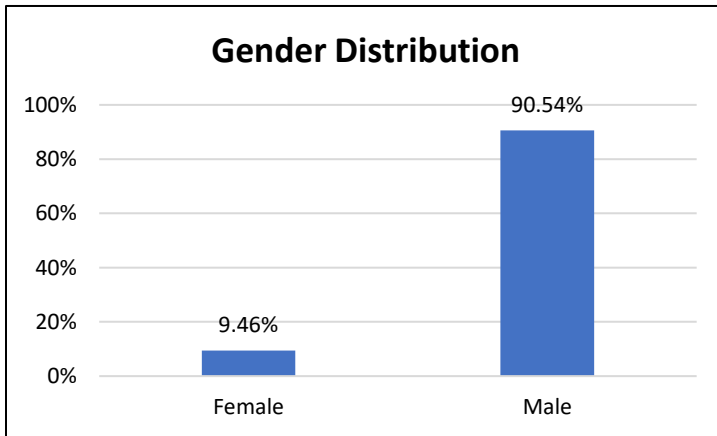

Pretrial Services Weekly Report

Electronic Monitoring Population Demographics 11/10/2023

Curfew Only population:	904
Bischof Law Only population:	672
Cases with Curfew and Bischof Law Supervision*	58

Curfew

Bischof Law

Race Distribution

Race Distribution

Age Distribution

Age Distribution

* 58 individuals are supervised under Curfew and Bischof Law. These individuals are reflected in both the Curfew and Bischof Law graphs