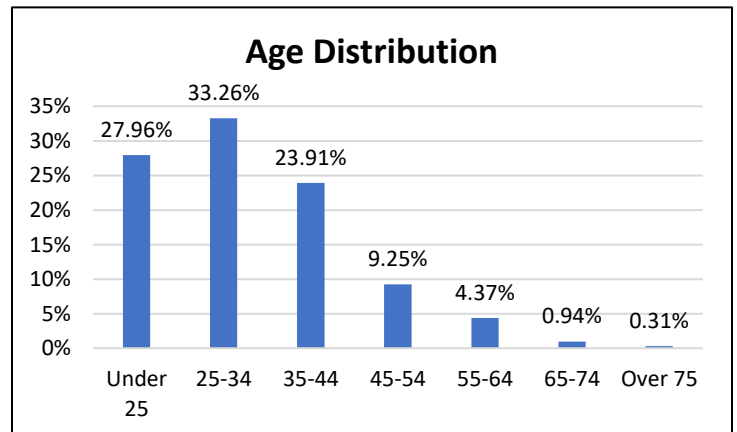

Pretrial Services Weekly Report

Electronic Monitoring Population Demographics 11/10/2023

Curfew Only population:	904
Bischof Law Only population:	672
Cases with Curfew and Bischof Law Supervision*	58

Curfew

Bischof Law

Race Distribution

Race Distribution

Age Distribution

Age Distribution

* 58 individuals are supervised under Curfew and Bischof Law. These individuals are reflected in both the Curfew and Bischof Law graphs